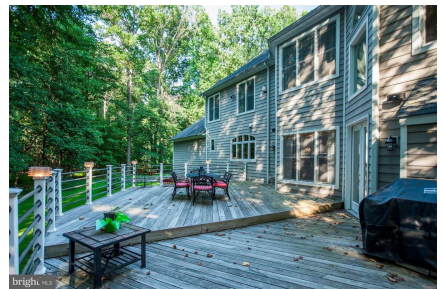

CIMENT & SHIELDS TEAM

Barbara Ciment, Associate Broker
LONG & FOSTER REAL ESTATE
REALTOR® EQUAL HOUSING OPPORTUNITY
(C) 301-346-9126 (O) 301-424-0900
barbara@ciment.com www.ciment.com